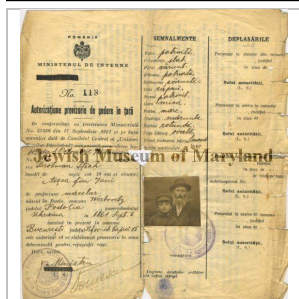

# Isaac BROTMAN & Leah BOROSHOK

**Isaac BROTMAN**

**Leah BOROSHOK**

Birth: Abt. 1862  
Death: 1956

Birth: 1881  
Death: 1963

Marriage:

<http://jmm.pastperfect-online.com/00005images/016/1991170006.jpg>  
11/9/2007 10:04:46 AM  
Jewish Museum of Maryland Collection